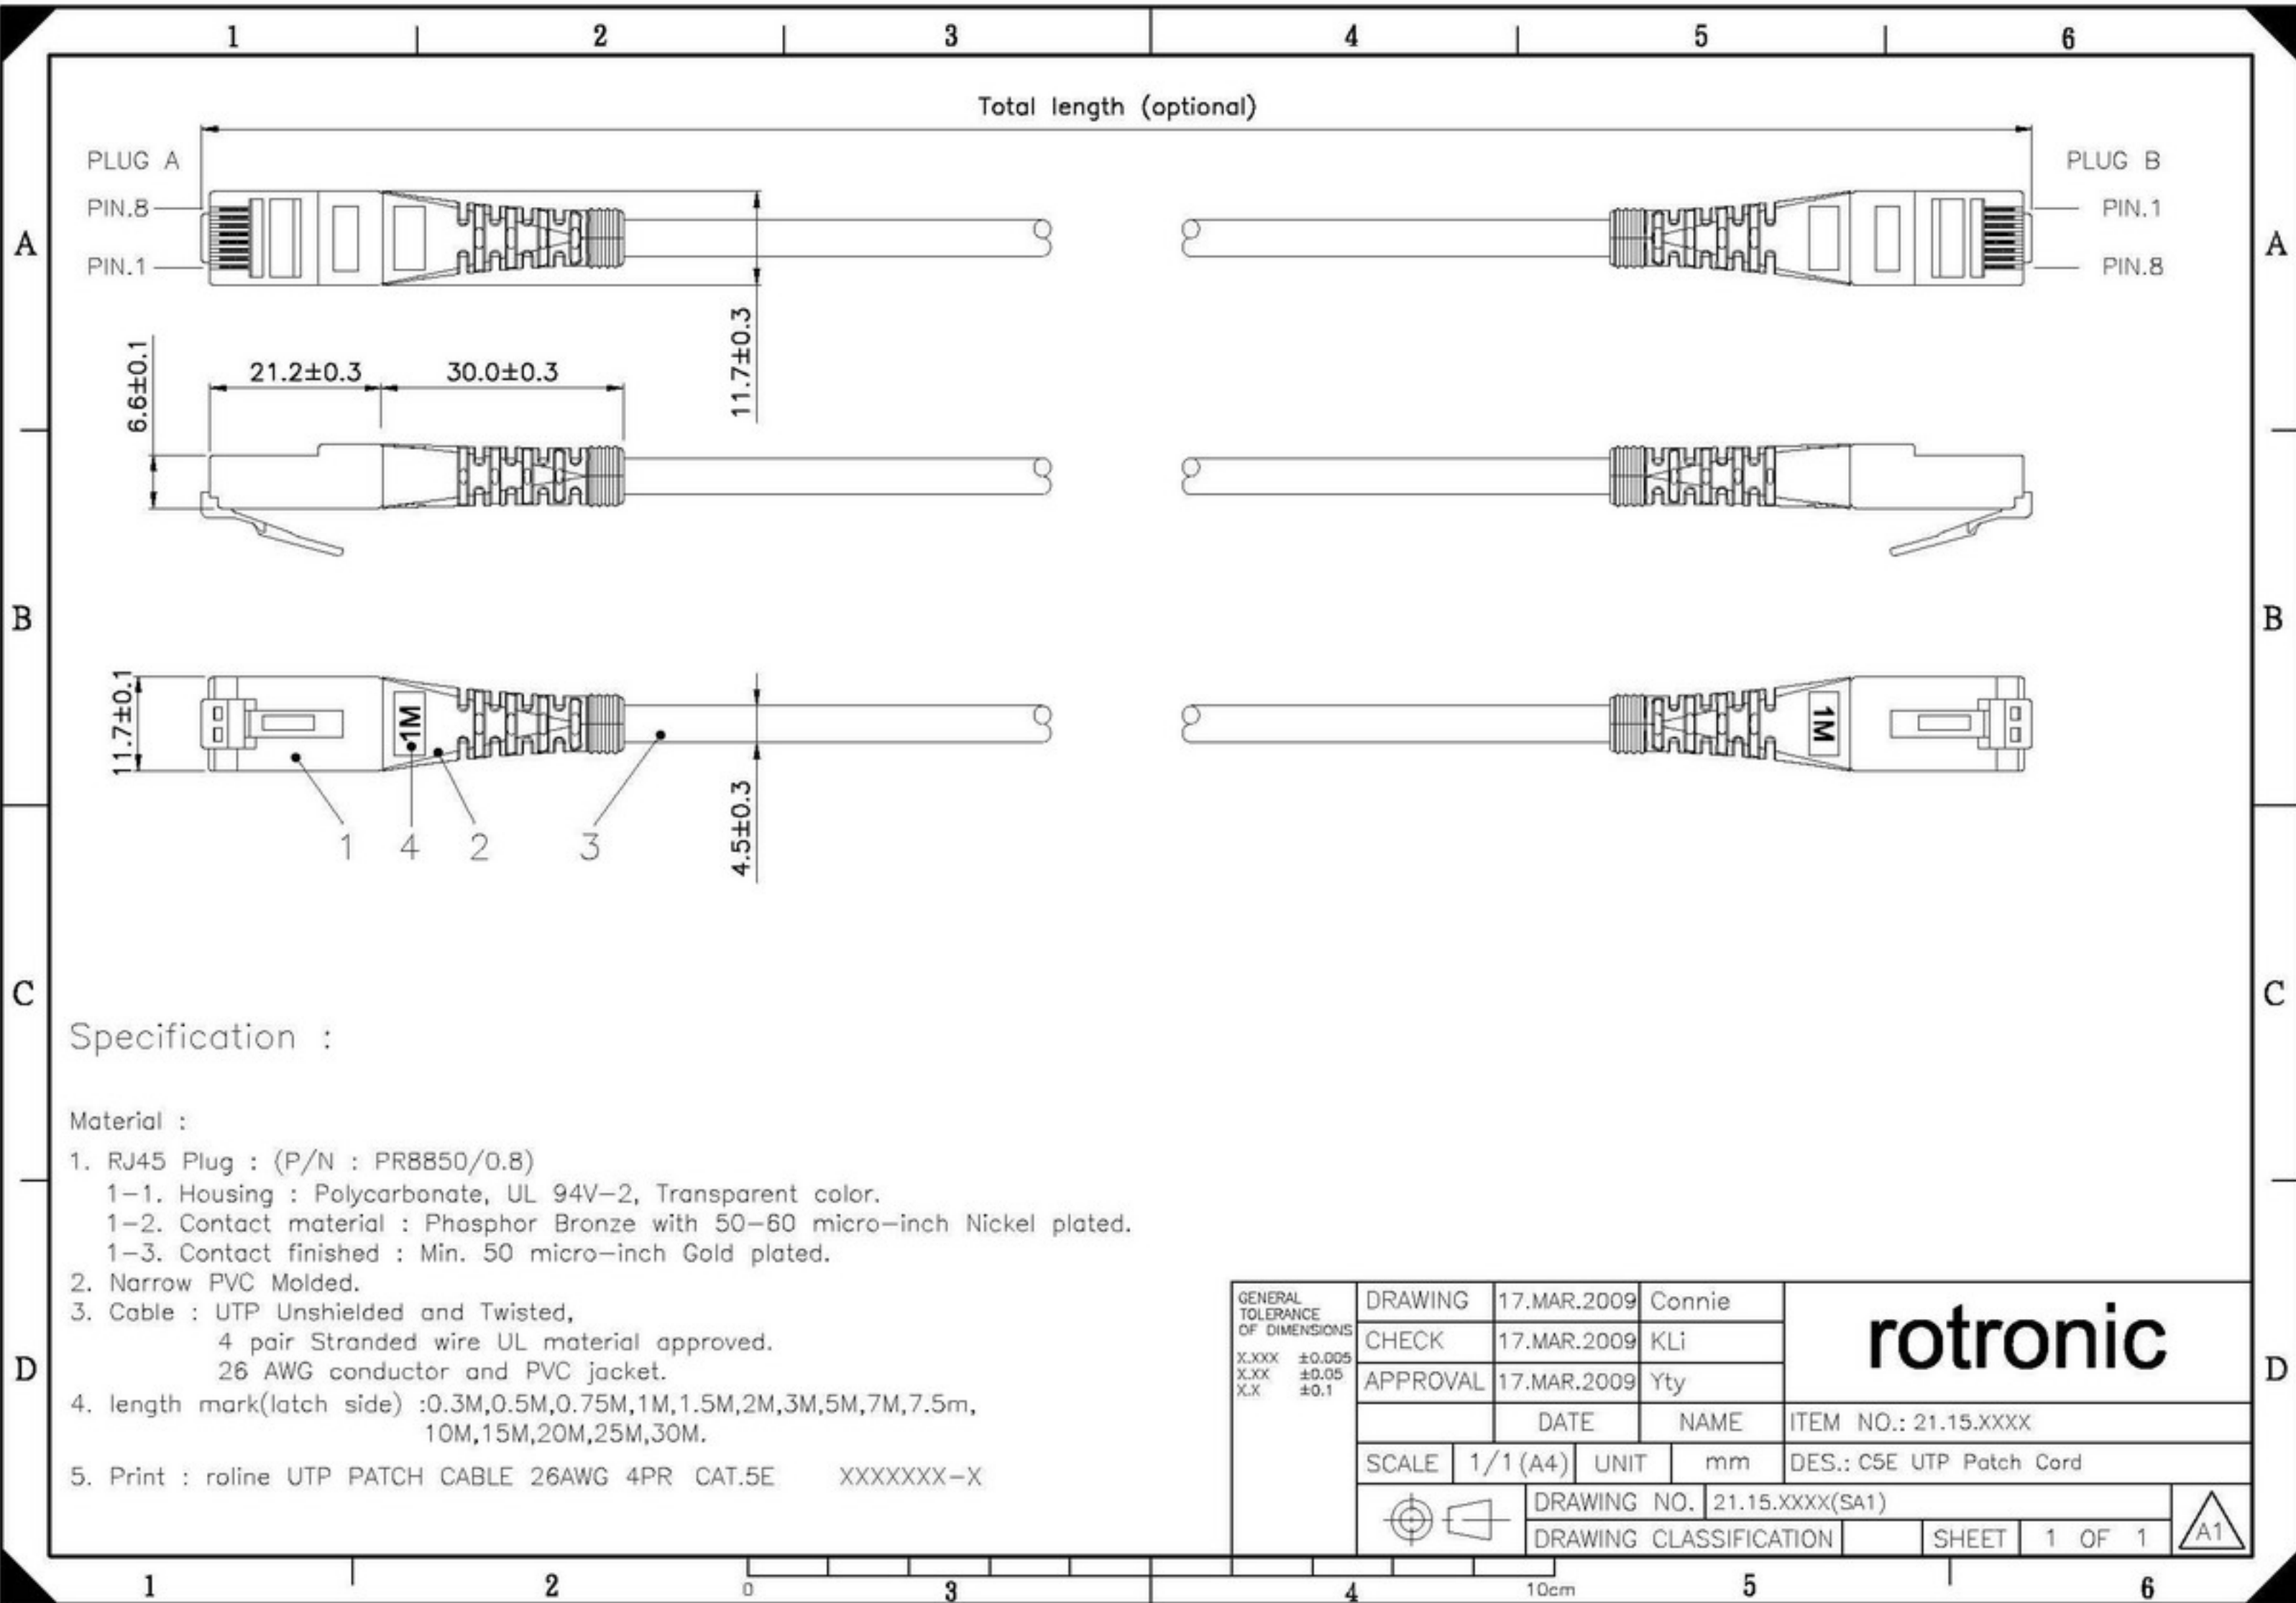

Datenblatt - Fiche technique - Data sheet

21.15.0562

ROLINE UTP-Patchkabel konf. Kat. 5e, gelb, 5,0 m

Cordon ROLINE Cat.5e UTP confectionné, jaune, 5,0 m

ROLINE UTP Patch Cord Cat.5e, yellow, 5.0 m

Total length (optional)

PLUG A
PIN.8
PIN.1
PLUG B
PIN.1
PIN.8

6.6±0.1
21.2±0.3
30.0±0.3
11.7±0.3

11.7±0.1
4.5±0.3
1
4
2
3

Specification :

Material :

1. RJ45 Plug : (P/N : PR8850/0.8)
 - 1-1. Housing : Polycarbonate, UL 94V-2, Transparent color.
 - 1-2. Contact material : Phosphor Bronze with 50-60 micro-inch Nickel plated.
 - 1-3. Contact finished : Min. 50 micro-inch Gold plated.
2. Narrow PVC Molded.
3. Cable : UTP Unshielded and Twisted,
4 pair Stranded wire UL material approved.
26 AWG conductor and PVC jacket.
4. length mark(latch side) :0.3M,0.5M,0.75M,1M,1.5M,2M,3M,5M,7M,7.5m,
10M,15M,20M,25M,30M.
5. Print : roline UTP PATCH CABLE 26AWG 4PR CAT.5E XXXXXX-X

GENERAL TOLERANCE OF DIMENSIONS X.XXX ±0.005 X.XX ±0.05 X.X ±0.1	DRAWING	17.MAR.2009	Connie	rotronic	
	CHECK	17.MAR.2009	KLi		
	APPROVAL	17.MAR.2009	Yty		
	SCALE	1/1 (A4)	UNIT	mm	ITEM NO.: 21.15.XXXX
		DATE	NAME		DES.: C5E UTP Patch Cord
		DRAWING NO. 21.15.XXXX(SA1)			
		DRAWING CLASSIFICATION		SHEET	1 OF 1